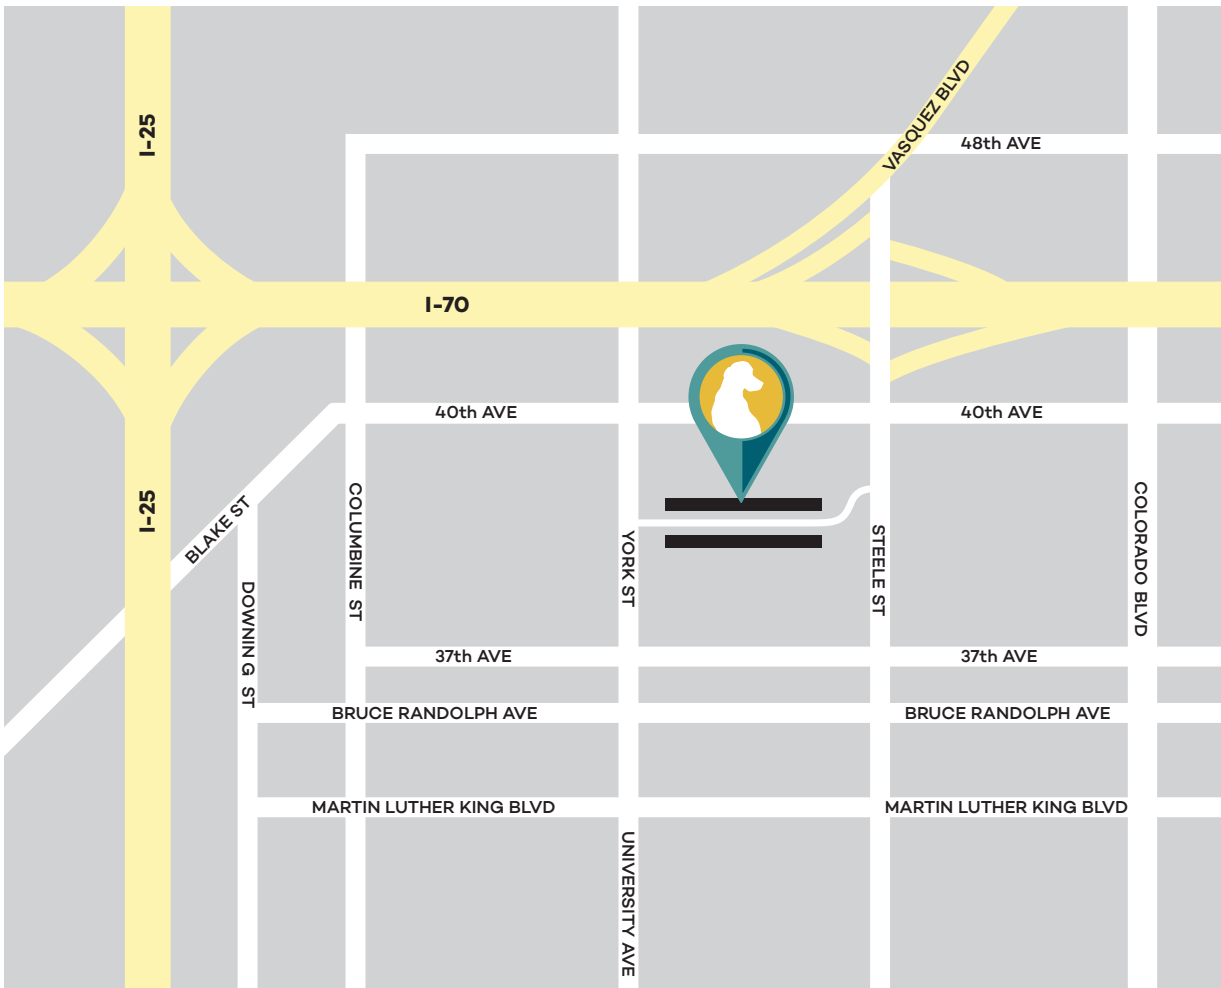

yellowdog™

DESIGN
PRINT
MARKETING

DIRECTIONS

3881 Steele Street Unit A
Denver, Colorado 80205

Open 9-5 MST Monday – Friday

p | 303 765 2000

e | info@yellowdogdenver.com

COMING FROM THE NORTH

VIA I-25

Take I-25 south
Merge onto I-70 east
Take Vasquez Blvd. exit 276A
Head south onto Steele Street
Just after 39th Ave the entrance to the office park is on your right
The drive curves around and we are halfway down the row of buildings
on the north side - 3881 Unit A

COMING FROM THE WEST

VIA I-70

Take I-70 east
Take Vasquez Blvd. exit 276A
Head south onto Steele Street
Just after 39th Ave the entrance to the office park is on your right
The drive curves around and we are halfway down the row of buildings
on the north side - 3881 Unit A

COMING FROM THE SOUTH

VIA I-25

Take I-25 north
Merge onto I-70 east
Take Vasquez Blvd./Steele St. exit 276A
Head south onto Steele Street
Just after 39th Ave the entrance to the office park is on your right
The drive curves around and we are halfway down the row of buildings
on the north side - 3881 Unit A

COMING FROM THE EAST

VIA I-70

Take I-70 west
Take Vasquez Blvd./Steele St. exit 276A
Head south onto Steele Street
Just after 39th Ave the entrance to the office park is on your right
The drive curves around and we are halfway down the row of buildings
on the north side - 3881 Unit A